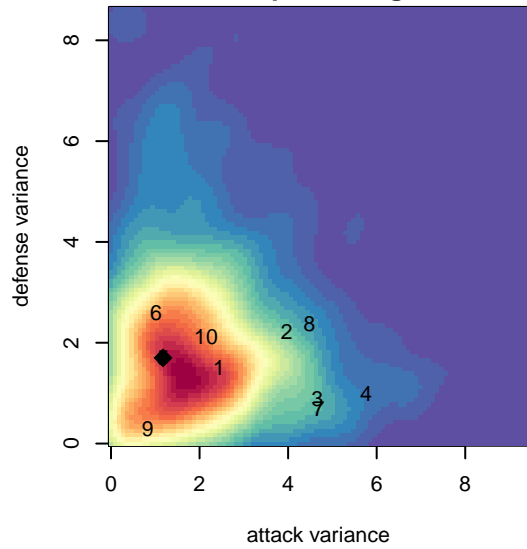

FC Nova Gold B03

FC Nova
 Boise, ID
 B03 total strength=1193
 attack=4.64 defense=3.29
 fall league = Idaho D3 U14/U15 Div 1 U15
 spr league = Spr Idaho D3 U13/U14 Div 1

alt names used:
 FC NOVA GOLD 03
 FC NOVA GOLD 03
 FC NOVA GOLD 03
 FC NOVA GOLD 03
 FC NOVA GOLD 03 (ID)

Venues played:
 2016 NWCL 03
 2016 Idaho D3 U14/U15 Div 1 U15
 2016 FC Nova Fall Showcase U14
 2016 Spr Idaho D3 U13/U14 Division 1
 2016 Performance Cup U14 Gold
 2016 ID State Cup U14

FC Nova Gold B03
 Dots are actual minus expected GF (blue circles) and GA (red triangles).
 Blue line is smoothed change in attack strength. Red is smoothed change in defense strength.

**attack and defense variance (black dot)
relative to other teams
and top 10 in region**

**attack and defense rating
relative to others at age
and all opponents in last 13 months**

Performance relative to 13 month average