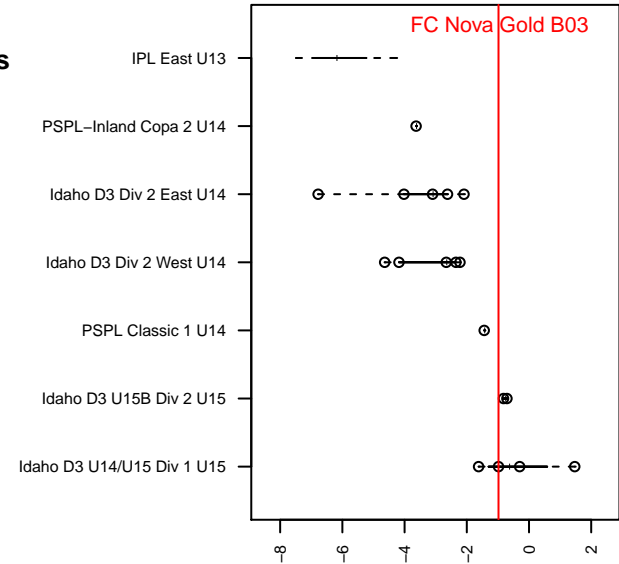

FC Nova Gold B03

FC Nova
 Boise, ID
 B03 total strength=1193
 attack=4.64 defense=3.29
 fall league = Idaho D3 U14/U15 Div 1 U15
 spr league = Spr Idaho D3 U13/U14 Div 1

alt names used:
 FC NOVA GOLD 03
 FC NOVA GOLD 03
 FC NOVA GOLD 03
 FC NOVA GOLD 03
 FC NOVA GOLD 03 (ID)

Venues played:
 2016 NWCL 03
 2016 Idaho D3 U14/U15 Div 1 U15
 2016 FC Nova Fall Showcase U14
 2016 Spr Idaho D3 U13/U14 Division 1
 2016 Performance Cup U14 Gold
 2016 ID State Cup U14

FC Nova Gold B03
 Dots are actual minus expected GF (blue circles) and GA (red triangles).
 Blue line is smoothed change in attack strength. Red is smoothed change in defense strength.

**attack and defense variance (black dot)
relative to other teams
and top 10 in region**

**attack and defense rating
relative to others at age
and all opponents in last 13 months**

Performance relative to 13 month average